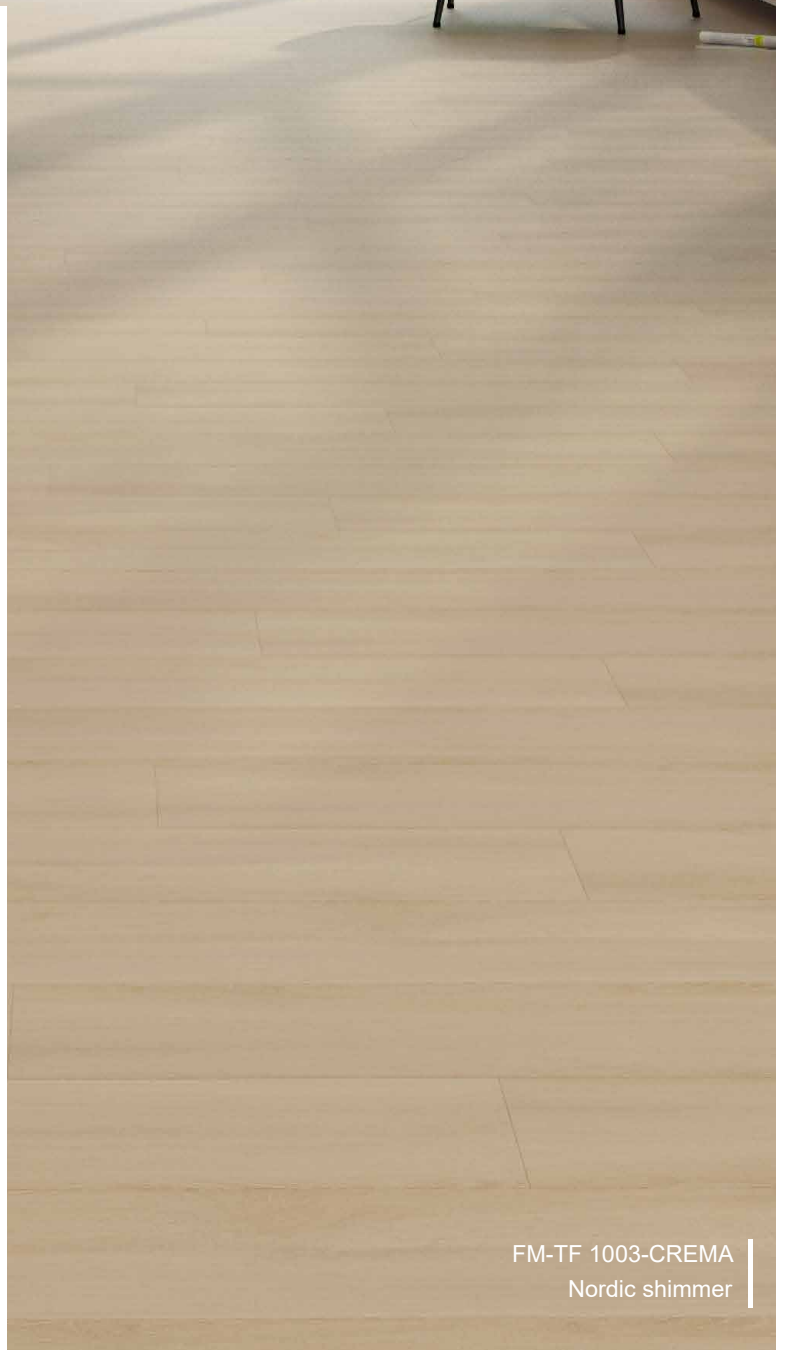

FM-TF1103-TOFFY Malibu Dream

FM-TF 1105-G&W Malibu Dream

COLOR

FM-TF 1201 LAUREL

FM-TF 1202 CINNAMON

FM-TF 1203 ANISEED

FM-TF 1204-B PEPPER

FM-TF 1302 Garden Atmosphere