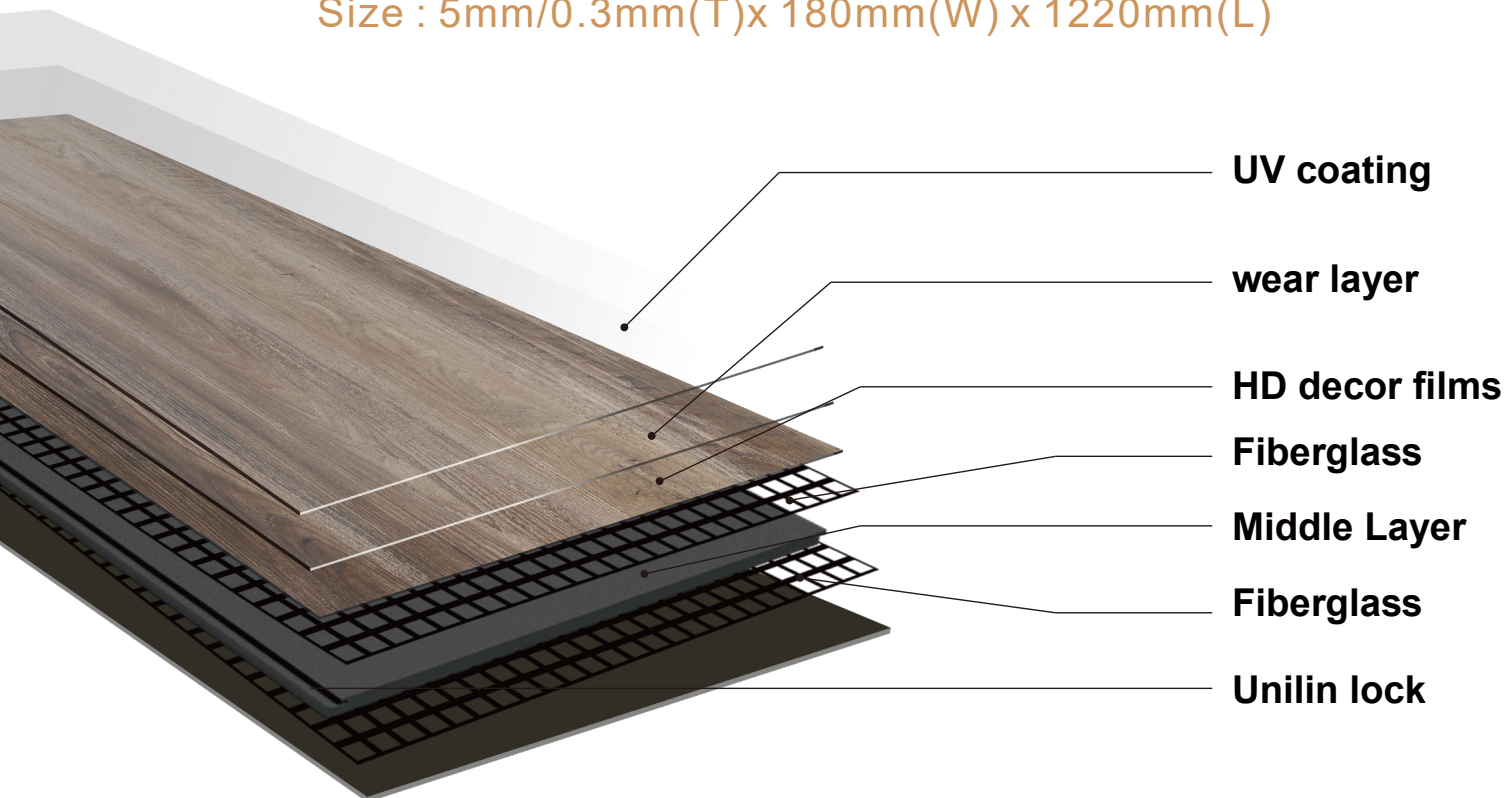

Floor Melody

YOUR ONE STOP FLOOR EXPERT

Advance Luxury Vinyl Tiles

 *TERRA FIRMA*

FOCUS ON HIGH-QUALITY LIFESTYLE

LVT FLOORING

Why Choose Vinyl Flooring

Luxury Vinyl Tile (LVT), the fastest growing category in flooring, is possibly the most eco-friendly flooring in the world. It can be endlessly recycled.

Vinyl floor-Click System

Size : 5mm/0.3mm(T)x 180mm(W) x 1220mm(L)

Click system

With CLICK System,LVT is a quick to install flooring solution as it can be installed without any requirement for flooring adhesives and is simply fitted over Underlay.