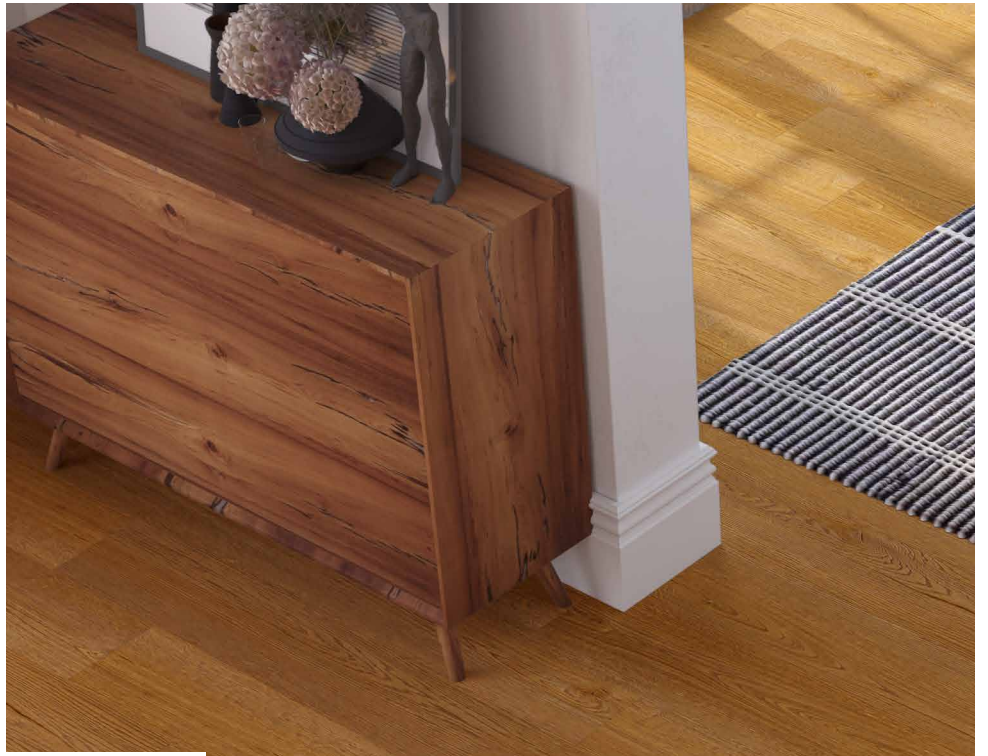

FM-TF 1203
ANISEED